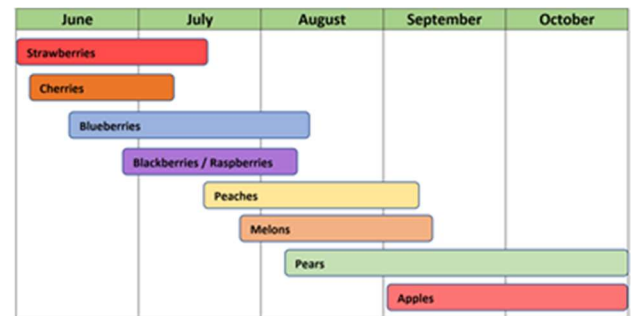

# Egg/Fruit Share Add-On Form

Add more variety to your weekly delivery share!

**Egg Share Add-On** – Receive a dozen super fresh and local eggs in your weekly delivery share from our Partner Burdge Family Farm in Ringoes, NJ. Active for the full 25 week season from May through November. **\$150 each.**

**Fruit Share Add-On** – Receive a variety of local, in-season fruits added to your weekly delivery share. Expect 2-3 different fruit crops each week sourced from a handful of local farms. Active for 20 weeks (June through October) of our 25 week season. **\$200 each.**